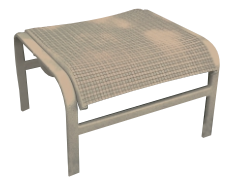

# Brazil Collection

**B-50 Dining Chair**  
32"H x 22"W x 20"D  
Seat Height: 16"

**B-150 Chaise Lounge**  
48"H x 26"W x 82"D  
Seat Height: 14"

**B-90 Recliner**  
44"H x 26"W x 49"D  
Seat Height: 14"

**C-150SL Chaise Lounge**  
44"H x 24"W x 79"D  
Seat Height: 12"

**C-40SL Sand Chair**  
25" x 21"W x 16"D  
Seat Height: 9"

**C-99SL Trash Receptacle**  
38"H x 24"W x 24"D

The Classic Sling line is made from 1" pure extruded aluminum. All Classic line items also available in our CK Line made from 1-1/4" pure aluminum.

# Deville Collection

**D-50 Dining Chair**  
38"H x 23"W x 19"D  
Seat Height: 16"

**D-75 Bar Stool**  
48"H x 23"W x 18"D  
Seat Height: 30"

**D-150 Chaise Lounge**  
43"H x 27"W x 80"D  
Seat Height: 16"

**D-15 Ottoman**  
12"H x 24"W x 79"D

**DA-150 Chaise Lounge**  
43"H x 28"W x 80"D  
Seat Height: 13"

**DA-150A Chaise Lounge**  
43"H x 28"W x 80"D  
Seat Height: 13"

**DA-50 Dining Chair**  
35"H x 26"W x 18"D  
Seat Height: 18"