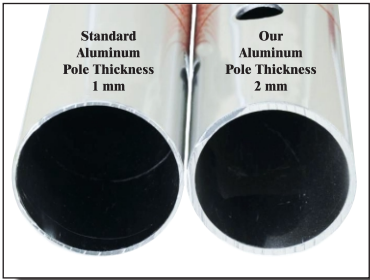

Our aluminum poles are TWICE the thickness of theirs!