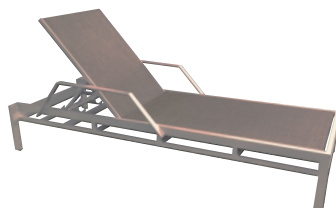

# Brazil Collection

**B-50 Dining Chair**  
32"H x 22"W x 20"D  
Seat Height: 16"

**B-150 Chaise Lounge**  
48"H x 26"W x 82"D  
Seat Height: 14"

**B-90 Recliner**  
44"H x 26"W x 49"D  
Seat Height: 14"

**C-150SL Chaise Lounge**  
44"H x 24"W x 79"D  
Seat Height: 12"

**C-40SL Sand Chair**  
25" x 21"W x 16"D  
Seat Height: 9"

**C-99SL Trash Receptacle**  
38"H x 24"W x 24"D

The Classic Sling line is made from 1" pure extruded aluminum. All Classic line items also available in our CK Line made from 1-1/4" pure aluminum.

# Deville Collection

**D-50 Dining Chair**  
38"H x 23"W x 19"D  
Seat Height: 16"

**D-75 Bar Stool**  
48"H x 23"W x 18"D  
Seat Height: 30"

**D-150 Chaise Lounge**  
43"H x 27"W x 80"D  
Seat Height: 16"

**D-15 Ottoman**  
12"H x 24"W x 79"D

**DA-150 Chaise Lounge**  
43"H x 28"W x 80"D  
Seat Height: 13"

**DA-150A Chaise Lounge**  
43"H x 28"W x 80"D  
Seat Height: 13"

**DA-50 Dining Chair**  
35"H x 26"W x 18"D  
Seat Height: 18"