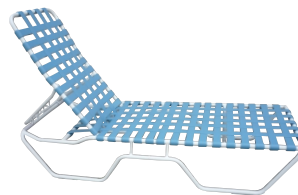

**C-152 19" High Chaise**  
48"H x 24"W x 79"D  
Seat Height: 19"

**C-160 Sun Cot**  
20"H x 24"W x 79"D  
Seat Height: 12"

# Classic Cross Strap Collection

**C-50C Dining Chair**  
35"H x 22"W x 18"D  
Seat Height: 17"

**C-40C Sand Chair**  
25"H x 22"W x 16"D  
Seat Height: 9"

**C-150C Chaise Lounge**  
48"H x 24"W x 79"D  
Seat Height: 12"