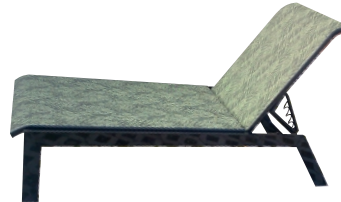

H-150 Chaise lounge
46"H x 26"W x 78"D
Seat Height: 13"