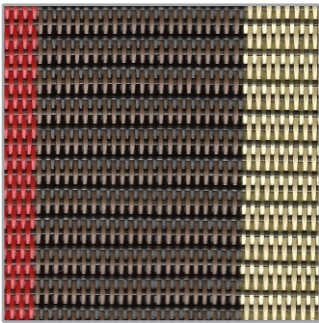

Raffia Natural

**Pictured above are our standard sling fabrics.  
Many more to choose from upon request.  
Please check with your sales rep to confirm fabric availability.**

# Standard Sling Fabrics...Cont.

Raw Linen

Royal Blue Plus

Snappy

Sand Plus

Santiago Stripe

Seabreeze

Sierra Sands