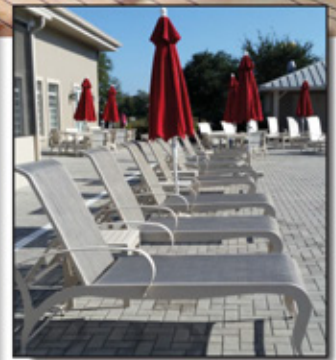

Outdoor Furniture

C O N N E C T I O N

2020 Catalog

COMMERCIAL QUALITY PATIO FURNITURE

www.tampabaypatio.com

Outdoor Furniture Connection • P.O. Box 566 • St. Petersburg, FL 33731 • (727) 386-3566

Outdoor Furniture Connection.