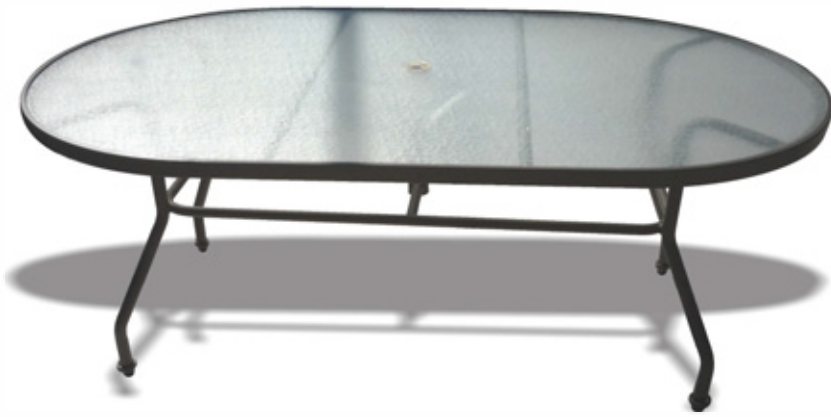

We offer Designer Table Tops in these standard sizes:

Round Sizes	Square Sizes	Oval Sizes	Rectangle Sizes
18"	18" x 18"	18" x 34"	18" x 34"
24"	24" x 24"	36" x 72"	36" x 72"
30"	30" x 30"	42" x 76"	42" x 76"
36"	36" x 36"		
42"	42" x 42"		
48"	48" x 48"		

We also offer CUSTOM SIZES to fit existing tables!

6 Patterns to choose from!

Designer Table Tops

Tables, Tables, Tables!

We offer Acrylic Top and Fiberglass Top tables in these standard sizes:

Round Sizes	Square Sizes	Oval Sizes	Rectangle Sizes
18"	18" x 18"	36" x 72"	18" x 36"
24"	24" x 24"	42" x 76"	36" x 72"
30"	30" x 30"		42" x 76"
36"	36" x 36"		
42"	42" x 42"		
48"	48" x 48"		

We also offer CUSTOM SIZED Aluminum and Acrylic Tops to fit existing tables!

Tables, Tables, Tables!

1"	1.25"	.75"x 1.5"	.75"x 2.25"	1" x 3"	2.5" x 2.5"
Aruba Brazil Classic Jamaica	Kingfisher Sierra	Island Breeze Regal	Kingfisher Sierra	Hurricane	Millennium
.062" Thick				.125" Thick	