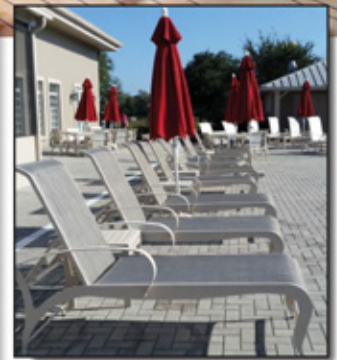

Outdoor Furniture

C O N N E C T I O N

2020 Catalog

COMMERCIAL QUALITY PATIO FURNITURE

www.tampabaypatio.com

Outdoor Furniture Connection • P.O. Box 566 • St. Petersburg, FL 33731 • (727) 386-3566

Outdoor Furniture Connection. 100% OF OUR PRODUCTS MADE IN TAMPA BAY USA!