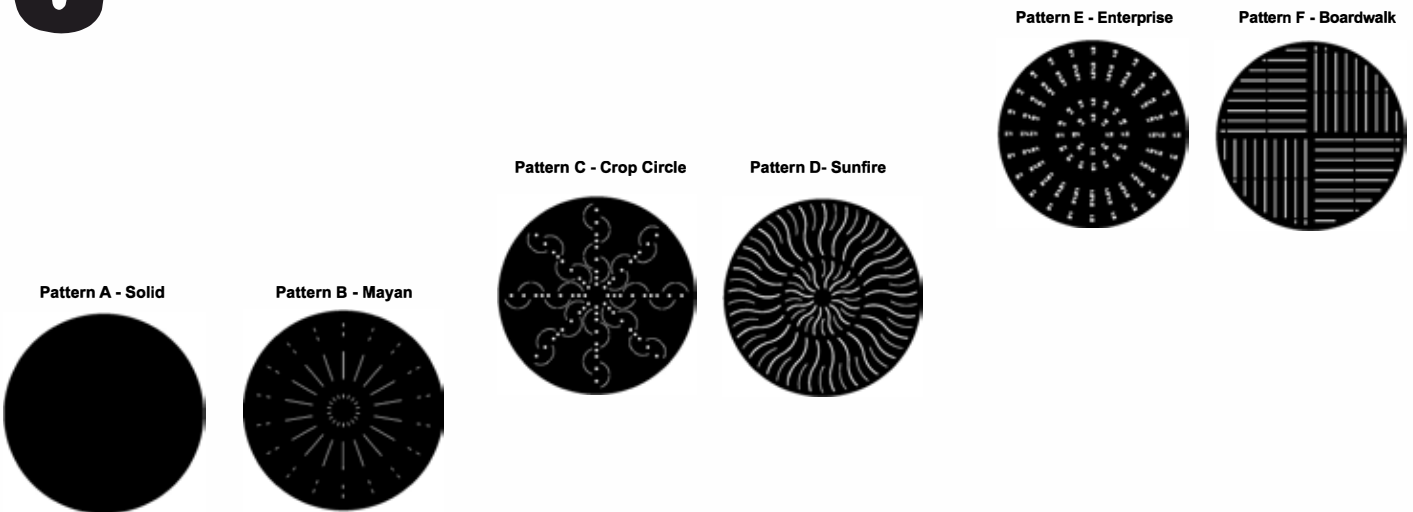

Designer Table Tops

Our designer table tops with custom designs will exceed your expectations. Aluminum punch table tops in a wide variety of patterns and fashionable designs. Add your resort theme, park name or logo. These beautiful tables also look great indoors. Custom design your tops to suit your style or theme.

We offer Designer Table Tops in these standard sizes:

Round Sizes	Square Sizes	Oval Sizes	Rectangle Sizes
18"	18" x 18"	18" x 34"	18" x 34"
24"	24" x 24"	36" x 72"	36" x 72"
30"	30" x 30"	42" x 76"	42" x 76"
36"	36" x 36"		
42"	42" x 42"		
48"	48" x 48"		

We also offer CUSTOM SIZES to fit existing tables!

6 Patterns to choose from!