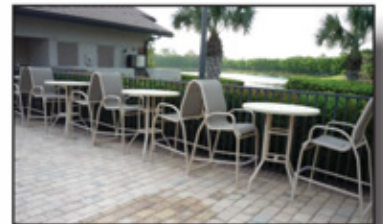

Tables, Tables, Tables!

We offer Acrylic Top and Fiberglass Top tables in these standard sizes:

Round Sizes	Square Sizes	Oval Sizes	Rectangle Sizes
18"	18" x 18"	36" x 72"	18" x 36"
24"	24" x 24"	42" x 76"	36" x 72"
30"	30" x 30"		42" x 76"
36"	36" x 36"		
42"	42" x 42"		
48"	48" x 48"		

We also offer CUSTOM SIZED Aluminum and Acrylic Tops to fit existing tables!