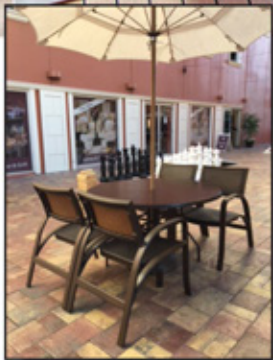

Outdoor Furniture

C O N N E C T I O N

2020 Catalog

COMMERCIAL QUALITY PATIO FURNITURE

www.tampabaypatio.com

Outdoor Furniture Connection • P.O. Box 566 • St. Petersburg, FL 33731 • (727) 386-3566

Outdoor Furniture Connection. 100% OF OUR PRODUCTS MADE IN TAMPA BAY USA!