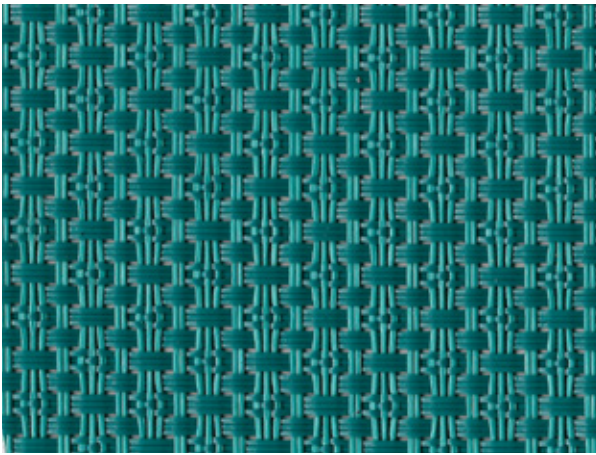

Outdoor Furniture

C O N N E C T I O N

Wicker Weave Colors

Why should Outdoor Furniture Connection be your FIRST choice?

- One stop shopping: Chairs, Lounges, Tables, Umbrellas, and other accesories.
- Buy at Wholesale Prices
- 100% Heavy Guage Aluminum (no alloy metal compounds)
- Full Circumference welds
- Extra Bracing for more support
- Over 50 Powder Coating options
- Volume Discounts

Wicker Weave Colors

Brown Weave

Black Weave

Green Weave

Navy Blue Weave

Red Weave

Royal Blue Weave

Silver Weave

White Weave

Slight up-charge for optional fabrics