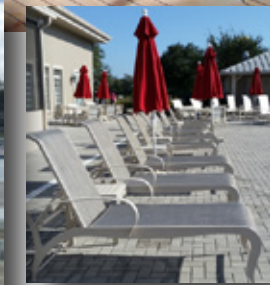

Outdoor Furniture

C O N N E C T I O N

Wicker Weave Colors

Why should Outdoor Furniture Connection be your FIRST choice?

- One stop shopping: Chairs, Lounges, Tables, Umbrellas, and other accesories.
- Buy at Wholesale Prices
- 100% Heavy Guage Aluminum (no alloy metal compounds)
- Full Circumference welds
- Extra Bracing for more support
- Over 50 Powder Coating options
- Volume Discounts