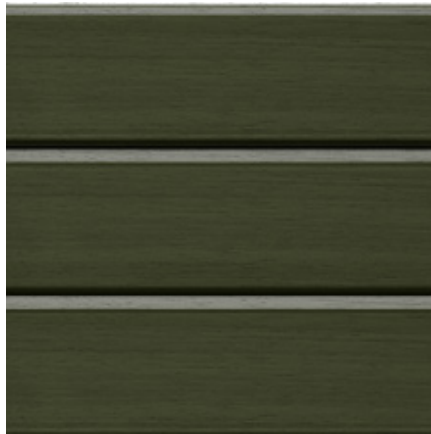

## Strap Colors

# Faux Wood Colors

Black Wood

Brown Wood

Blue Wood

Cedar Wood

Drift Wood

Orange Wood

Green Wood

Gray Wood

White Wood

Turf Wood

*\* Slight up-charge "Not stock colors may extend lead time" Blue Wood, Orange Wood, Turf Green and Green Wood*