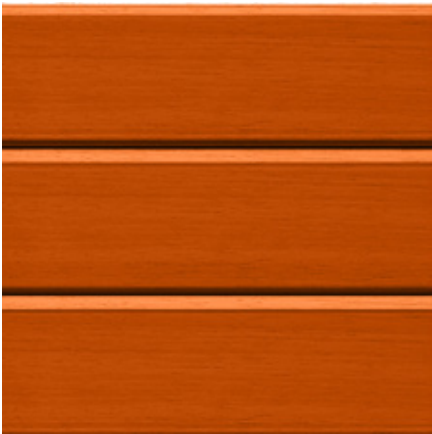

## Strap Colors

# Faux Wood Colors

Black Wood

Brown Wood

Blue Wood

Cedar Wood

Drift Wood

Orange Wood

Green Wood

Gray Wood

White Wood

Turf Wood

*\* Slight up-charge "Not stock colors may extend lead time" Blue Wood, Orange Wood, Turf Green and Green Wood*