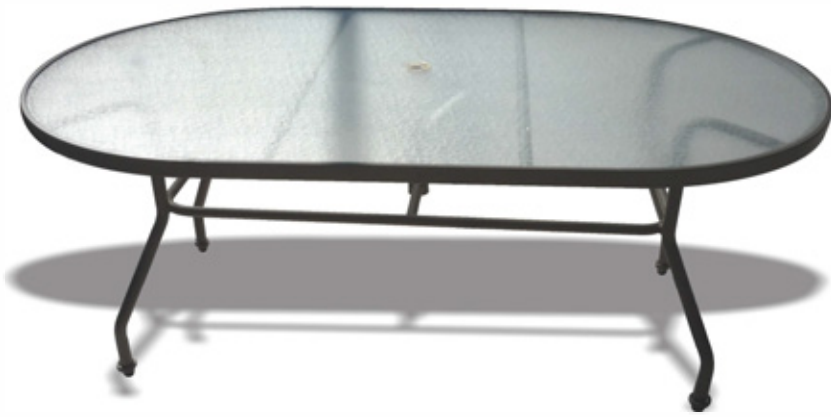

Tables, Tables, Tables!

1"	1.25"	.75"x 1.5"	.75"x 2.25"	1" x 3"	2.5" x 2.5"
Aruba Brazil Classic Jamaica	Kingfisher Sierra	Island Breeze Regal	Kingfisher Sierra	Hurricane	Millennium
.062" Thick				.125" Thick	

All Frames are made from 100% Pure Extruded Aluminum!