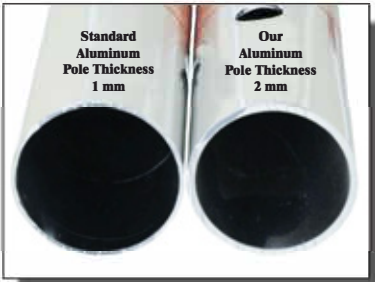

Umbrellas & Bases

Their umbrella supports are tied in twisted wire.

Our umbrella supports snap in!

Our aluminum poles are TWICE the thickness of theirs!

Their umbrellas have a flat cap, our umbrellas have a finished rounded top